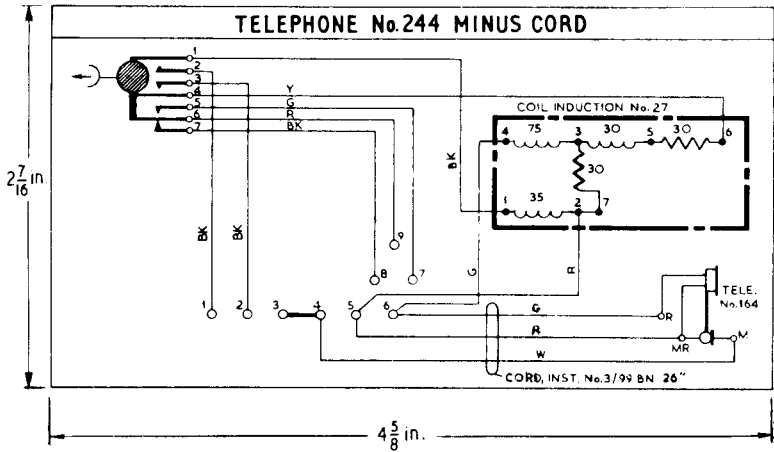

TELEPHONE No.244 MINUS CORD  
 INTRODUCED FOR USE ON POLICE TELEPHONE  
 AND SIGNAL SYSTEMS PA350 AND PA450.

N344  
 ISSUE E

P.O.T.D.D.  
 M.2.2.1

PAPER: W

CIRCULATION  
 GENERAL

|        |      |                     |             |
|--------|------|---------------------|-------------|
| ISSUES |      |                     |             |
|        |      |                     |             |
|        | E    | New Format. L.F.D.  | 9 - 2 - 68  |
|        | D    | Cord length was 33" | 17 - 4 - 59 |
|        | E.R. | S Br.               | 16 - 2 - 37 |